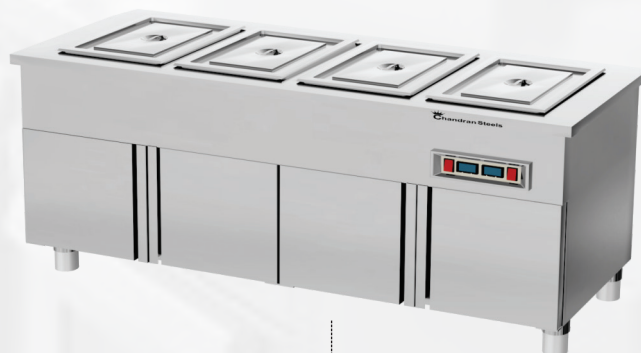

Work Table With Cupboard Side & Front Door

**WORK TABLE
CUPBOARD**

Chandran Steels®

Hand Wasing with Sink

Single Sink

Three Sink Wasing Unit

Loading for Dishwasher

SINK UNIT

SS Storage Shelf 5 Tier

SS Storage Shelf 4 Storage Perforated Sheet

Pot Rack

Wall Mounted Shelf

Chandran Steels®

Stainless Steel Cupboard
with Front Doors

Heated Bainmarie Counter

Refrigerated Bainmarie