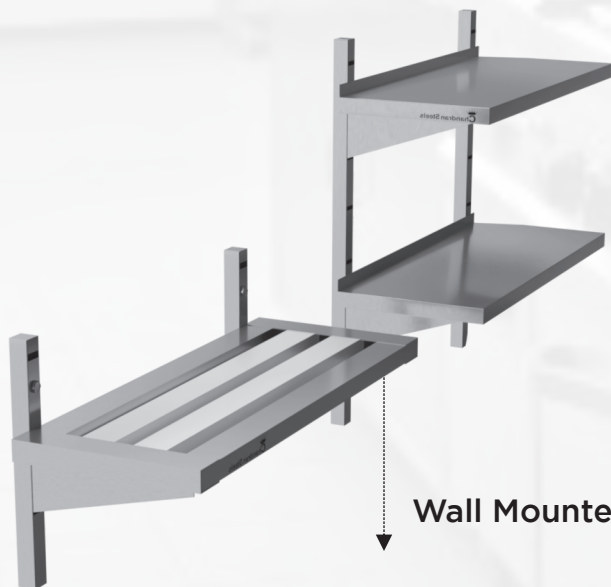

Work Table With Cupboard Side & Front Door

**WORK TABLE
CUPBOARD**

Chandran Steels®

Hand Wasing with Sink

Single Sink

Three Sink Wasing Unit

Loading for Dishwasher

SINK UNIT

Chandran Steels®

Unloading Table for Dishwasher

Wall Cupboard with Sliding Doors / Hinged Doors

Service Table with Two Overhead Shelf & Food Warmer

Service Table with Two Overhead Shelf

**PANTRY
SERVICE TABLES**

SS Storage Shelf 5 Tier

SS Storage Shelf 4 Storage Perforated Sheet

Pot Rack

Wall Mounted Shelf

Chandran Steels®

Stainless Steel Cupboard
with Front Doors

Heated Bainmarie Counter

Refrigerated Bainmarie