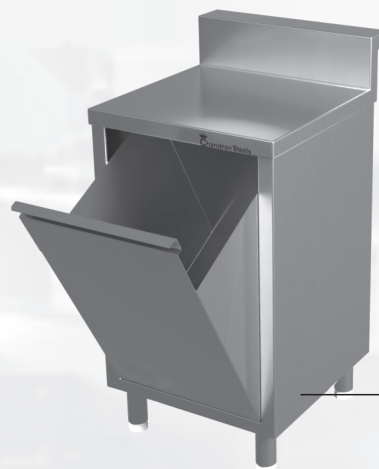

Work Table With Cupboard Side & Front Door

**WORK TABLE
CUPBOARD**

Chandran Steels®

Hand Wasing with Sink

Single Sink

Three Sink Wasing Unit

Loading for Dishwasher

SINK UNIT

SS Storage Shelf 5 Tier

SS Storage Shelf 4 Storage Perforated Sheet

Pot Rack

Wall Mounted Shelf

Chandran Steels®

Stainless Steel Cupboard
with Front Doors

Heated Bainmarie Counter

Refrigerated Bainmarie

Room Service Trolley

Masala Trolley

Platform Trolley

Linen Trolley

Bakery Tray /GN Pan Trolley

TROLLEYS

Chandran Steels®

Back Bar Cooler

Bartender Ice Chest

Bartender Waste Bin

Bartender Liquor station

Bartender Blender Station

BAR UNIT

Single Burner
Cooking Range

Two Burner
Cooking Range

Three Burner
Cooking Range