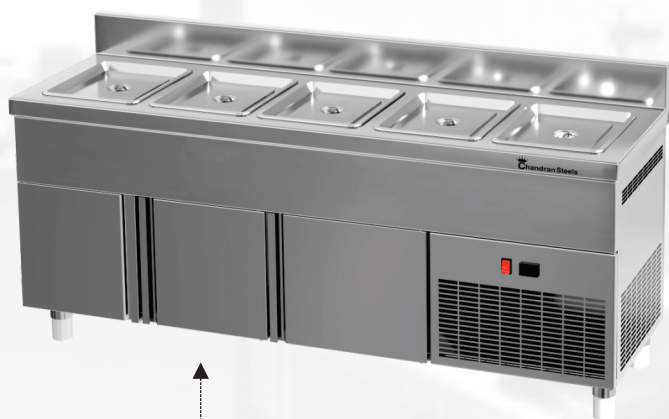

Work Table With Cupboard Side & Front Door

**WORK TABLE
CUPBOARD**

Chandran Steels®

Hand Wasing with Sink

Single Sink

Three Sink Wasing Unit

Loading for Dishwasher

SINK UNIT

SS Storage Shelf 5 Tier

SS Storage Shelf 4 Storage Perforated Sheet

Pot Rack

Wall Mounted Shelf

Chandran Steels®

Stainless Steel Cupboard
with Front Doors

Heated Bainmarie Counter

Refrigerated Bainmarie