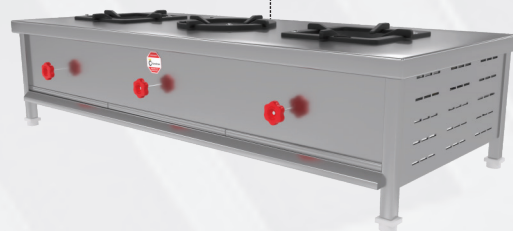

Work Table With Cupboard Side & Front Door

**WORK TABLE
CUPBOARD**

Chandran Steels®

Hand Wasing with Sink

Single Sink

Three Sink Wasing Unit

Loading for Dishwasher

SINK UNIT

Bartender Ice Chest

Bartender Waste Bin

Bartender Liquor station

Bartender Blender Station

BAR UNIT

Single Burner
Cooking Range

Two Burner
Cooking Range

Three Burner
Cooking Range