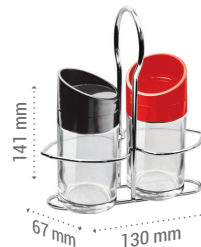

RECTO
Jar 800 ml
Packing : 1 / 24
MRP ₹ 555/-

RECTO
Jar 1350 ml
Packing : 1 / 24
MRP ₹ 595/-

CUWOOD SX
 3 Pcs Jar Set 310 ml
 with Wooden Tray
 Packing : 3 / 8
 MRP ₹ 645/-

CUWOOD MX
 3 Pcs Jar Set 580 ml
 with Wooden Tray
 Packing : 3 / 8
 MRP ₹ 875/-