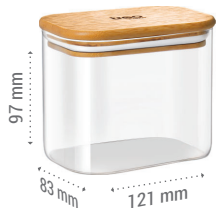

RECTO
Jar 600 ml
Packing : 1 / 24
MRP ₹ 520/-