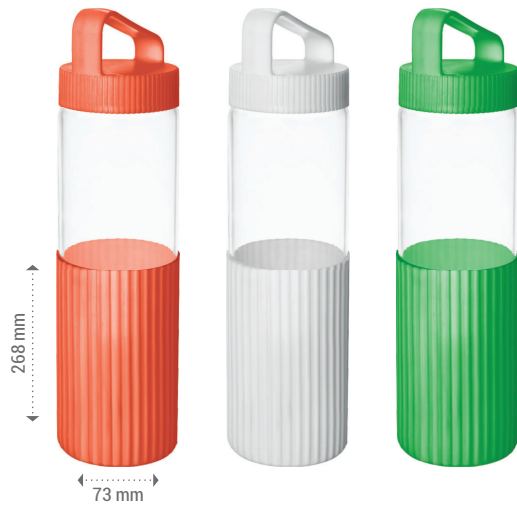

Bottles

new

ARMOR
Glass Bottle 700 ml
With Silicon Sleeve
Packing : 1 / 24
MRP ₹ 475/-