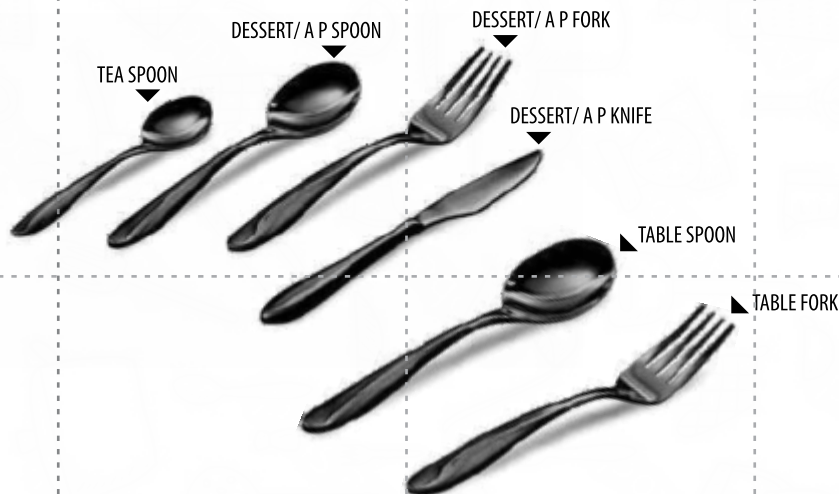

FINGER BOWL  
SOUP BOWL - PREMIUM  
ICE CREAM CUP - SHORT STEM

SQUARE PLATTER

RECTANGULAR PLATTER  
OVAL PLATTER

ROUND BREAD BASKET

**PEARL JUG**

**SQUARE DEEP PAN - SS HANDLE**

**RECTANGULAR PAN - SS HANDLE**

**OVAL BOAT PAN - SS HANDLE**

**OVAL FLAT PAN - SS HANDLE**  
Single Wall, Hammer

**ROUND FLAT PAN - SS HANDLE**

**OVAL PLATTER**

**SQUARE PLATTER**

**RECTANGULAR PLATTER**

**ROUND BREAD BASKET**

**KONICA THALI SET (8 PCS SET)**

**SOVEREIGN THALI SET (9 PCS SET)**

**FINGER BOWL - PREMIUM**

**SOUP BOWL - PREMIUM**

TEA SPOON

DESSERT/ A P SPOON

DESSERT/ A P FORK

DESSERT/ A P KNIFE

TABLE SPOON