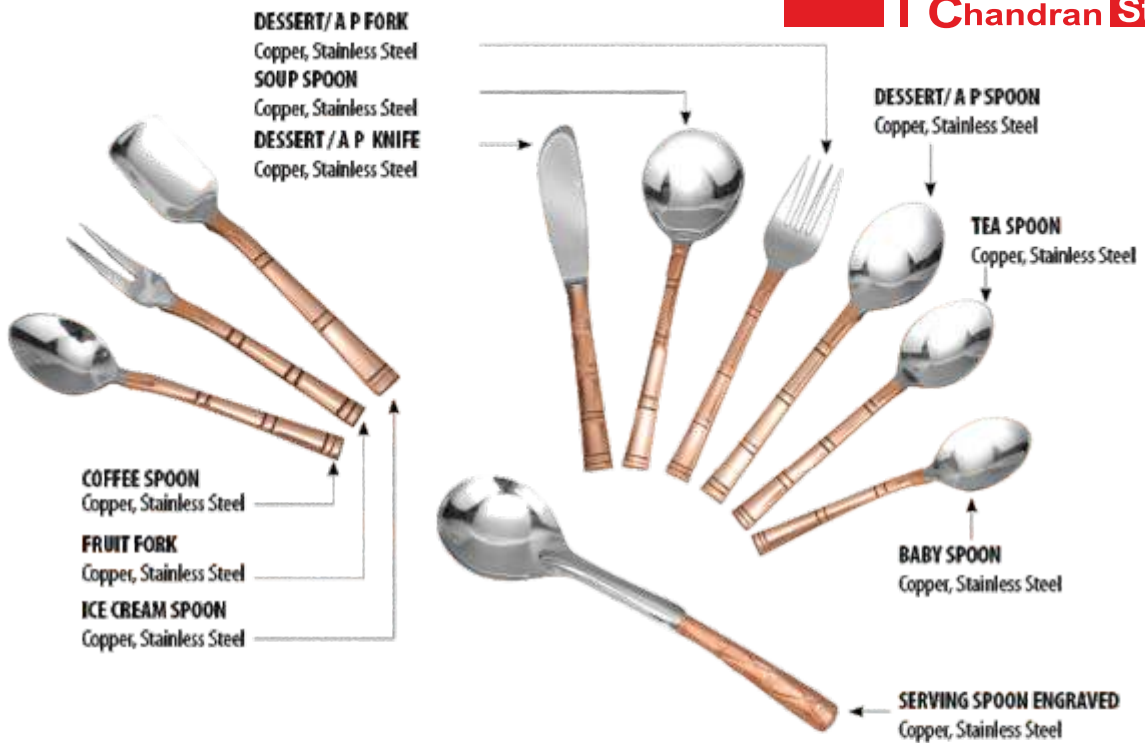

SOVEREIGN THALI-Cu/SS-BIG X 1

SOVEREIGN THALI-BIG-Cu X 1

MOON WITH BRASS HANDLE-SMALL X 1

THALI-BIG X 1

OVAL THALI-Cu X 1

FULL PLATE X 1