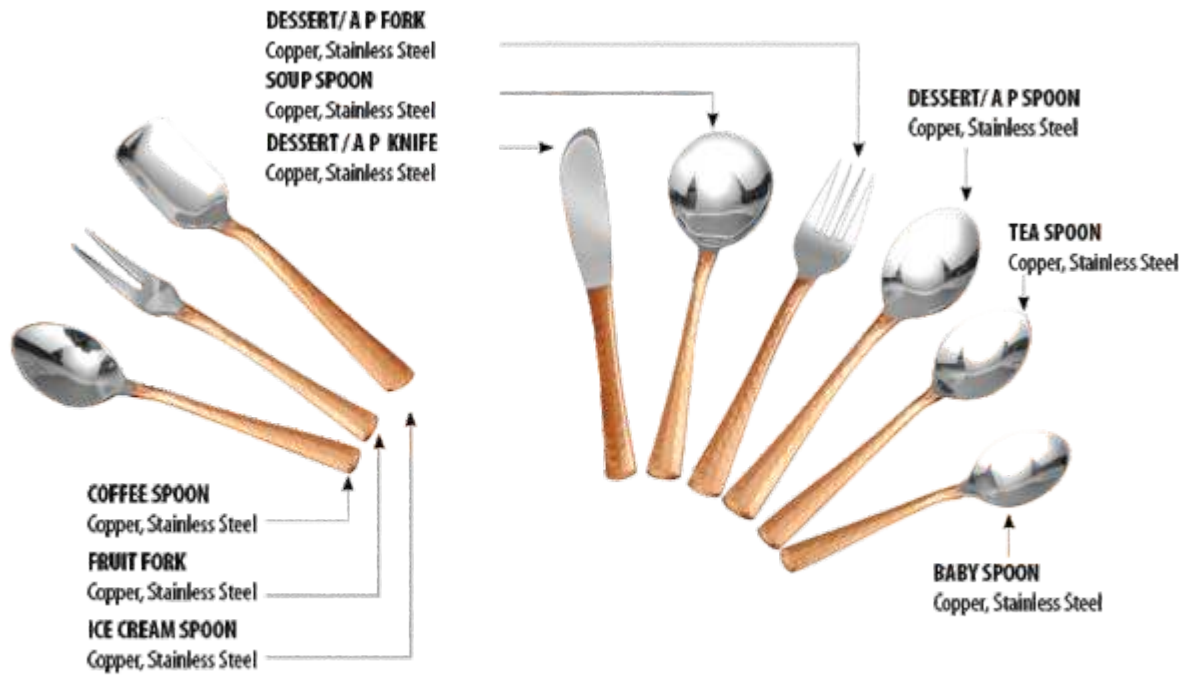

**BUFFET SET - ROUND STAND**  
Copper, Stainless Steel, Brass

**BUFFET SET - ROUND STAND**  
Copper, Stainless Steel, Brass

**TAMBA / COPPER**

SOVEREIGN THALI-Cu/SS-SMALL X 1

SOVEREIGN THALI-Br/SS-BIG X 1

SOVEREIGN THALI-Cu/SS-BIG X 1

SOVEREIGN THALI-BIG-Cu X 1

MOON WITH BRASS HANDLE-SMALL X 1

THALI-BIG X 1

OVAL THALI-Cu X 1

FULL PLATE X 1