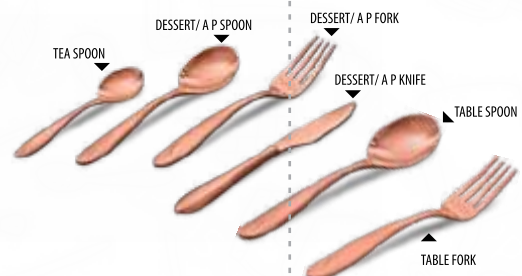

FINGER BOWL  
SOUP BOWL - PREMIUM  
ICE CREAM CUP - SHORT STEM

SQUARE PLATTER

RECTANGULAR PLATTER  
OVAL PLATTER

ROUND BREAD BASKET

**PEARL JUG**

**SQUARE DEEP PAN - SS HANDLE**

**RECTANGULAR PAN - SS HANDLE**